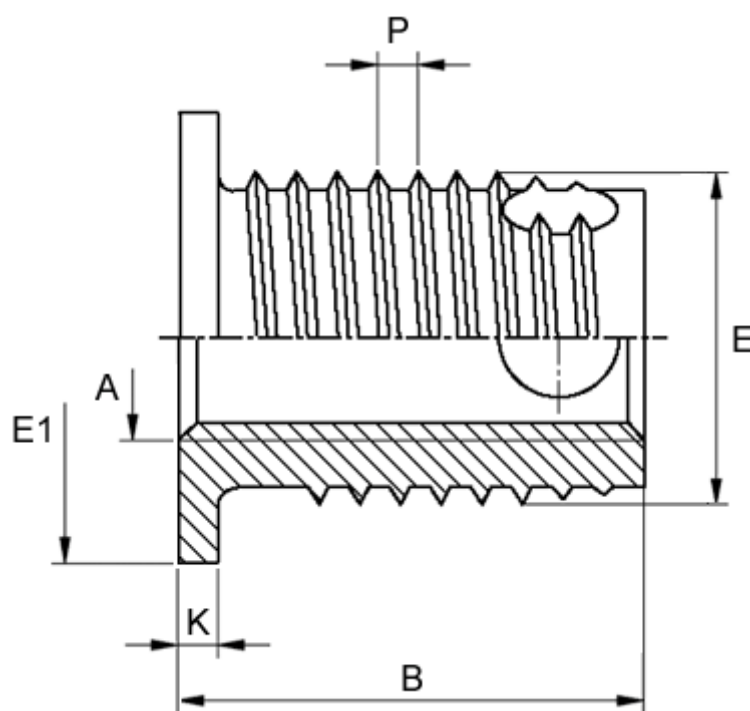

Article number: 12308100050800  
Description: KLEE-coil 308 100 050.800  
M5 Brass

## Measures

Female thread A	= M5
Flange diameter E1	= 11
Flange height	= 1.0
Length B	= 11.0
Male thread E	= 8
Min hole depth blind hole	= 13
Thread pitch P	= 1.00
Type	= 308 100 050 ...